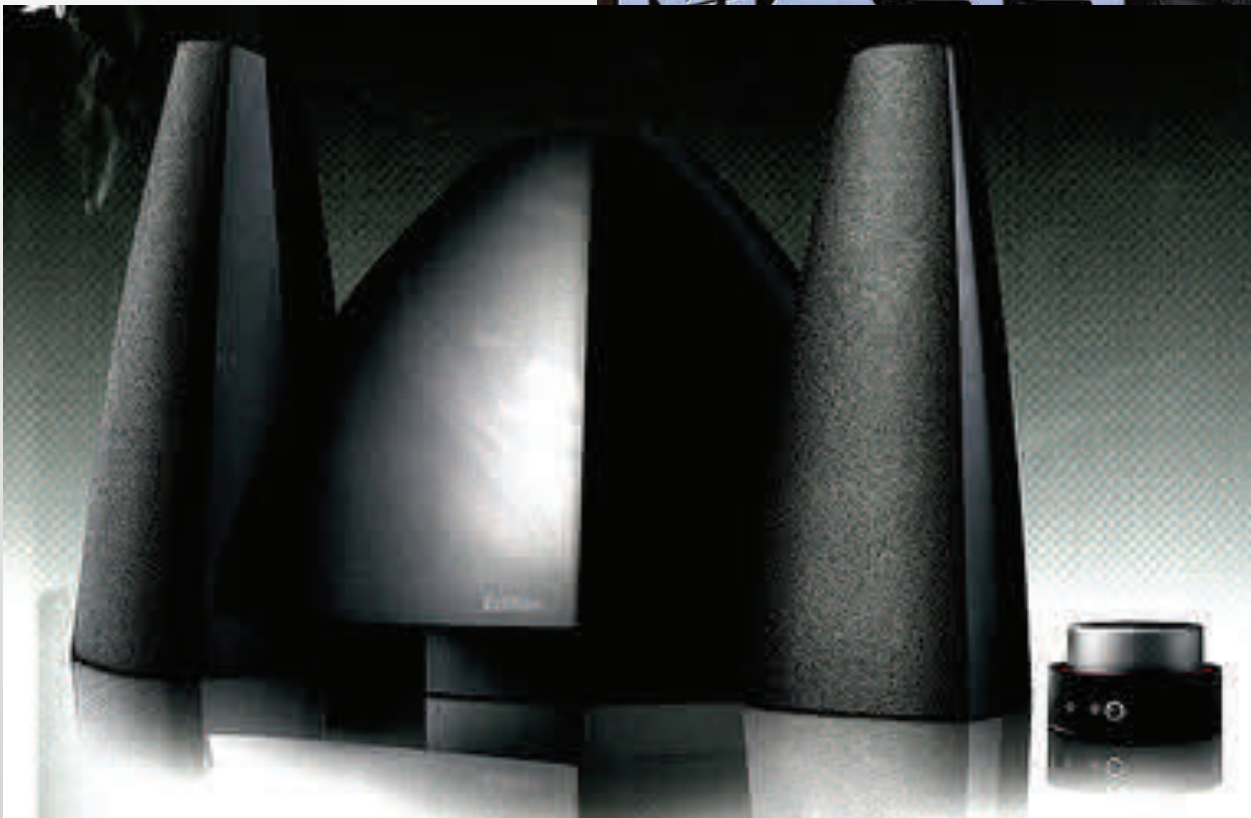

PRODUCT REVIEW

October 7, 2011

Edifier Prisma Speakers

Price: $129 Website: www.edifier-international.com

We're all about good design here at Atomic, and we do think that these Edifier speakers fit the bill when it comes to looking swanky.

What we're not so sure about is their claim that they're inspired by the Sydney Opera House. It may well be true, but the final result is a far more 'dome and spires' than 'sails' - although maybe they look different in white.

In any case, while we might seem shallow and appearance-obsessed, we're really not. And to prove it we will point out that under the domes these speakers feature separate bass and volume controls, a total power output of 5W x 2 = 32W, an auxiliary input jack for your MP3 player, and very fancy red 'islo' lighting when on.

Ok, so maybe that's an aesthetic thing too. We loves us some LEDs.